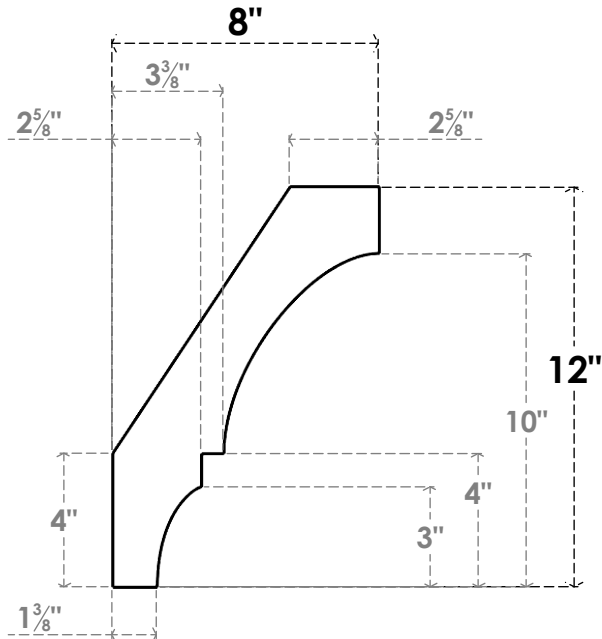

ITEM NUMBER: BRCPO030X08000X12000BOA

3"W X 8"D X 12"H BALBOA ARCHITECTURAL GRADE PVC OPEN BRACE

SIDE PROFILE

FRONT PROFILE

ISOMETRIC

EKENA MILLWORK
 2300 WEST MAIN ST.
 CLARKSVILLE, TX 75426
 TOLL FREE: 866-607-0453
 WWW.EKENAMILLWORK.COM