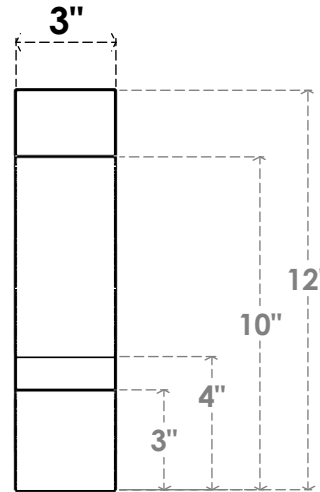

ITEM NUMBER: BRCPO030X08000X12000BOA

3"W X 8"D X 12"H BALBOA ARCHITECTURAL GRADE PVC OPEN BRACE

SIDE PROFILE

FRONT PROFILE

ISOMETRIC

EKENA MILLWORK
 2300 WEST MAIN ST.
 CLARKSVILLE, TX 75426
 TOLL FREE: 866-607-0453
 WWW.EKENAMILLWORK.COM