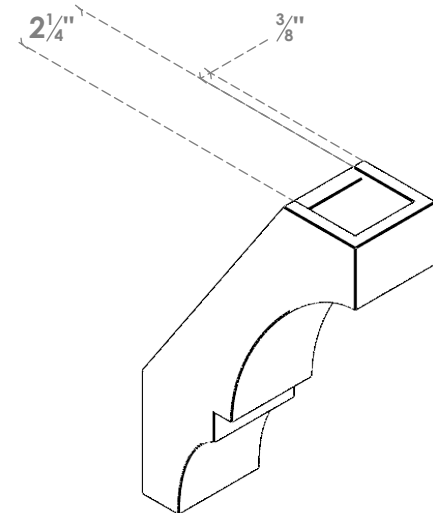

ITEM NUMBER: BRCPO030X08000X12000BOA

3"W X 8"D X 12"H BALBOA ARCHITECTURAL GRADE PVC OPEN BRACE

SIDE PROFILE

FRONT PROFILE

ISOMETRIC

EKENA MILLWORK
 2300 WEST MAIN ST.
 CLARKSVILLE, TX 75426
 TOLL FREE: 866-607-0453
 WWW.EKENAMILLWORK.COM